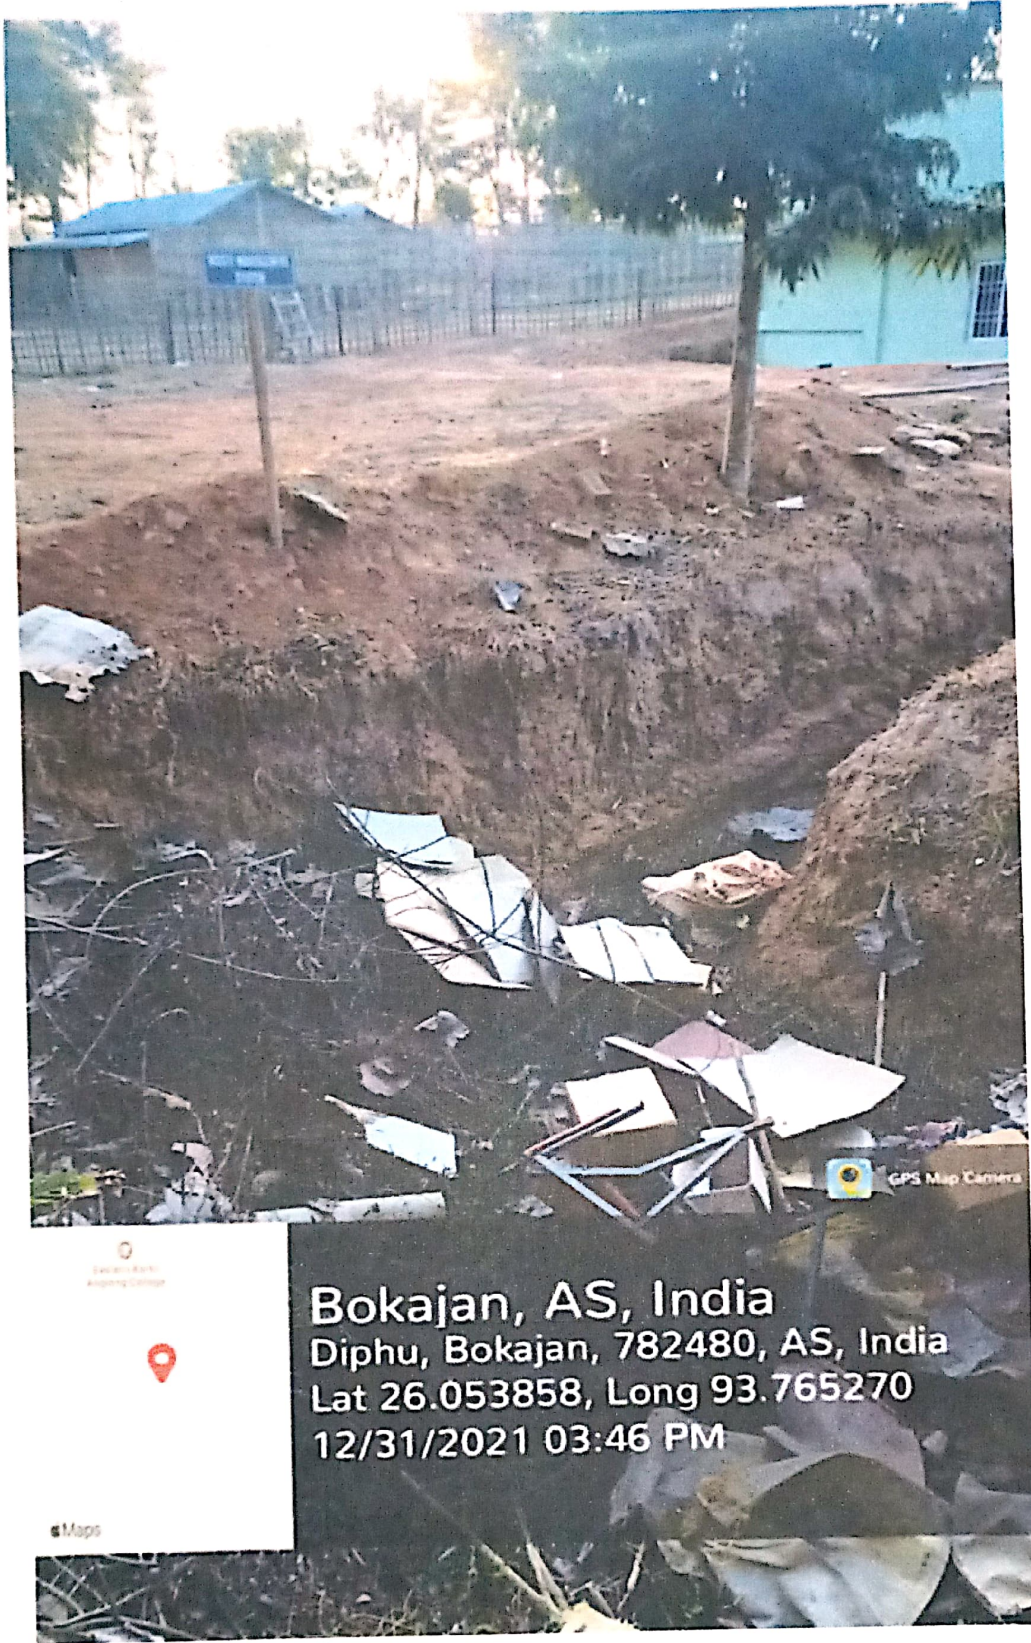

EASTERN KARBI ANGLONG COLLEGE

Sarihajan, Karbi Anglong, Assam

Key Indicator

7.1 Institutional Values and Social Responsibilities

Metric No. 7.1.3

Describe the facilities in the Institution for the management of the following types of degradable and non-biodegradable waste-(4)

Solid Waste Management System

Inside the Campus

Bokajan, AS, India
Diphu, Bokajan, 782480, AS, India
Lat 26.053858, Long 93.765270
12/31/2021 03:46 PM

26/12/22
Dr. Anil Ch. Das, Principal
Eastern Karbi Anglong College
Sarihajan, Karbi Anglong.